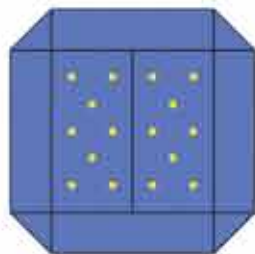

WATER TAG

FREE FOR ALL