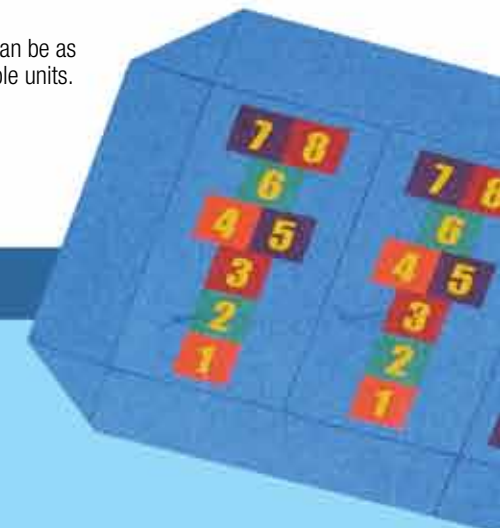

RECREATION
CREATIONS Inc.

Printed in U.S.A.
© 2010 Recreation Creations, Inc.®