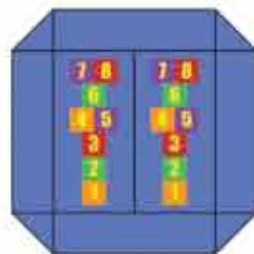

WATER BALLET

HOPSCOTCH