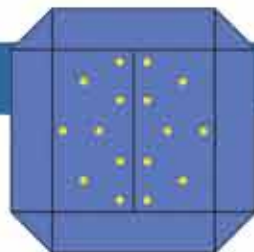

SPLASH
SPACES

FOUR OPTIONAL WATER PLAY GAMES:

S P L A S H S P A C E S

AVAILABLE FROM RECREATION CREATIONS, Inc.

Mix and match our individual mats into a combination of splash spaces and provide exciting water play for all ages. Our mats, which are pre-programmed, can be purchased as single and stand alone systems, or connected together to create a significant water park. ADA accessibility insures that everyone gets to play. Each mat comes in a 12' x 12' footprint.