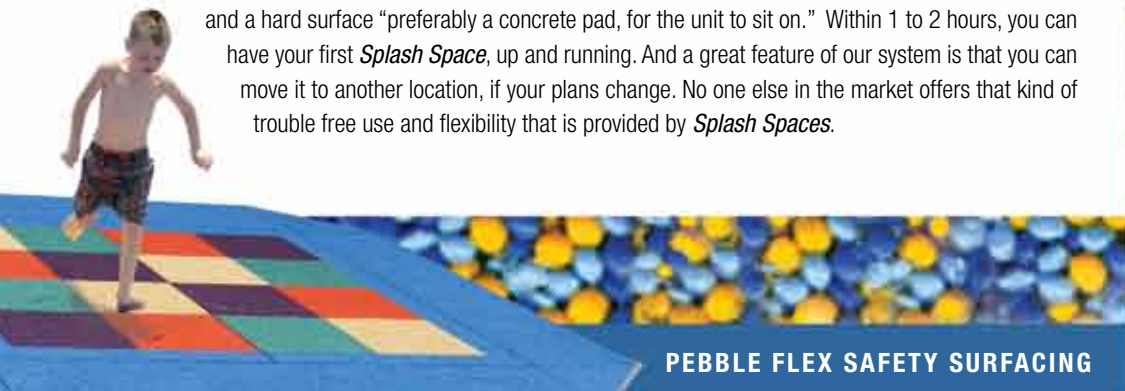

SAFE & MAINTENANCE FREE WATER PLAY

www.rec-creations.com/splash/splash.php

Considering a water park or spray pads, but concerned over the cost of maintenance, control of chemicals and limited accessibility? Be concerned no more!

Splash Spaces is a "Flow Through" water play system that virtually eliminates the concerns of RWI's "Recreation Water Illnesses" in your water park. With a "Flow Through" system, there are no chemicals to worry about, and with a water supply that's as easy as attaching a water hose, you eliminate all of the concerns regarding expensive installation costs. All you need for the *Splash Space System*, is a drain to take your spent water away and a hard surface "preferably a concrete pad, for the unit to sit on." Within 1 to 2 hours, you can have your first *Splash Space*, up and running. And a great feature of our system is that you can move it to another location, if your plans change. No one else in the market offers that kind of trouble free use and flexibility that is provided by *Splash Spaces*.